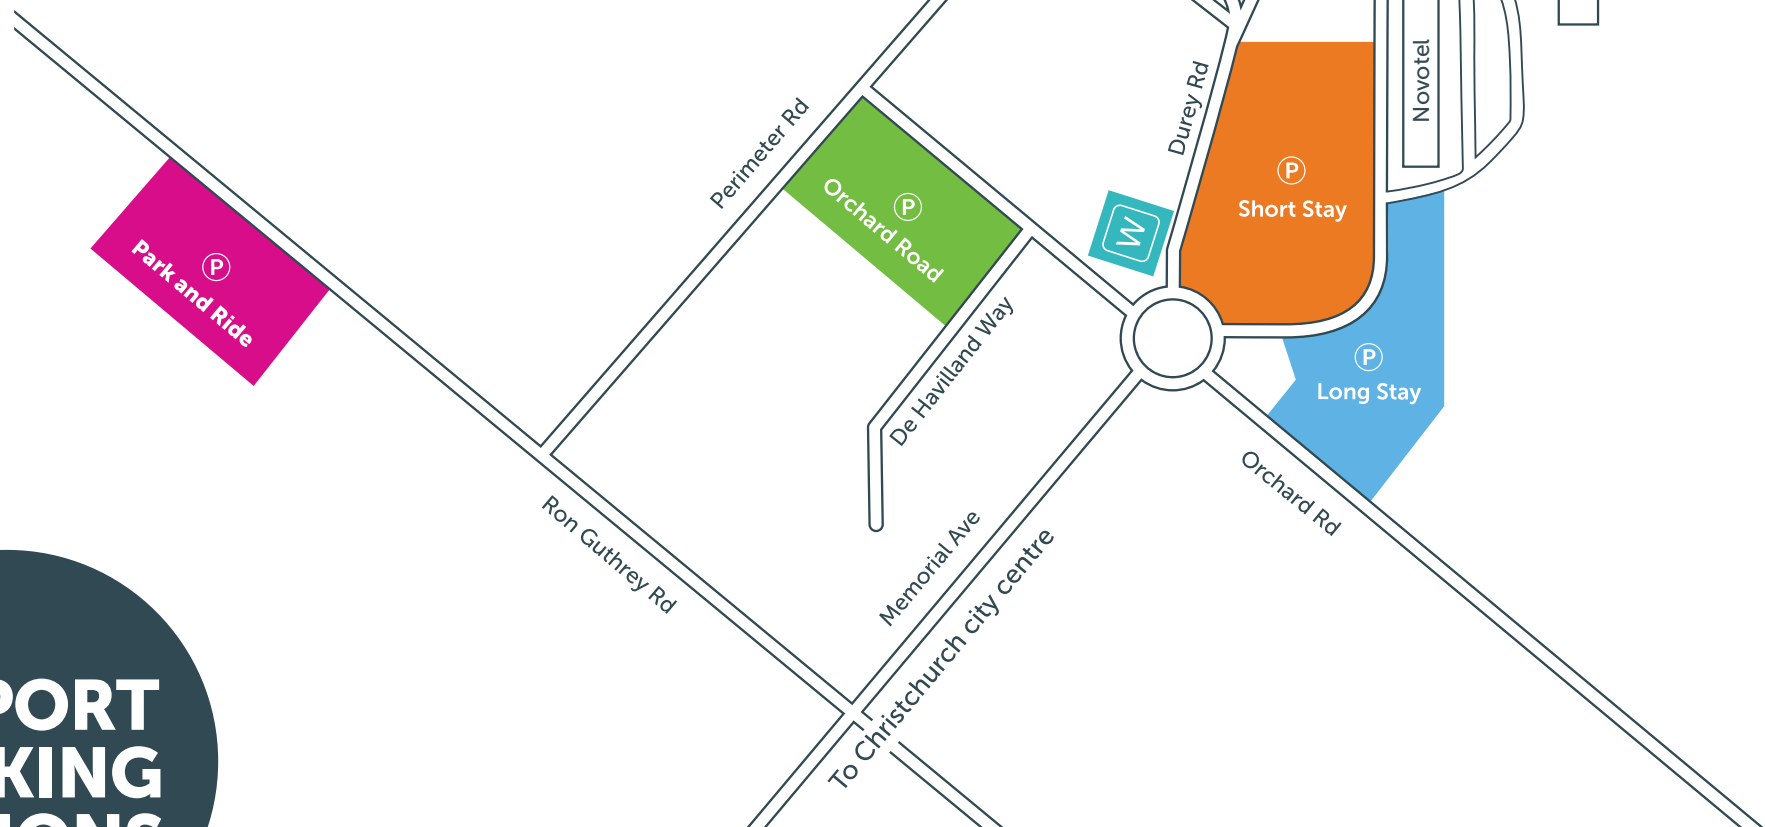

-  Pick-up and drop-off

-  Wait Zone - wait free

-  Express Park - next to terminal

-  Short Stay - 3 min walk to terminal

-  Long Stay - 5 min walk to terminal

-  Orchard Road Car Park - 7 min walk to terminal

-  Park and Ride - free shuttle to terminal

AIRPORT PARKING OPTIONS